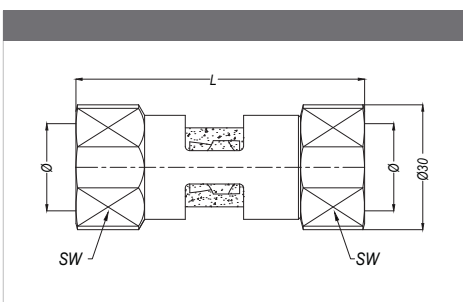

WATER FLOW INDICATOR
 DURCHFLUSSINDIKATOR

SERIE SAGK

Materials

Material Code

A = Brass Nickel Plated

0 - 20 bar

-20°C to + 100°C

QUICK COUPLINGS SCHNELLKUPPLUNGEN

Part No.	Ø	DN	SW	L	Ød
SAGK 21-DN14	BSP 1/2"	14	27	69.4	30

Part No.	Ø	DN	SW	L	Ød
SAGK 13	BSP 1/4"	14	19	59.1	25
SAGK 17	BSP 3/8"	14	19	59.1	25
SAGK 21	BSP 1/2"	30	40	106.5	47
SAGK 26	BSP 3/4"	30	40	106.5	47
SAGK 33	BSP 1"	30	40	106.5	47