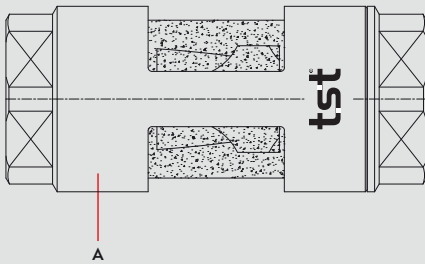

WATER FLOW INDICATOR
 DURCHFLUSSINDIKATOR

SERIE SAGK

Materials

Material Code

A = Brass Nickel Plated

0 - 20 bar

-20°C to + 100°C

QUICK COUPLINGS SCHNELLKUPPLUNGEN

Part No.	Ø	DN	SW	L	Ød
SAGK 21-DN14	BSP 1/2"	14	27	69.4	30

Part No.	Ø	DN	SW	L	Ød
SAGK 13	BSP 1/4"	14	19	59.1	25
SAGK 17	BSP 3/8"	14	19	59.1	25
SAGK 21	BSP 1/2"	30	40	106.5	47
SAGK 26	BSP 3/4"	30	40	106.5	47
SAGK 33	BSP 1"	30	40	106.5	47