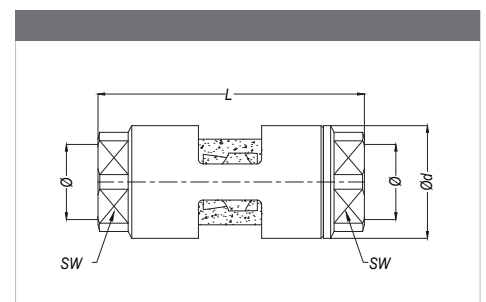

WATER FLOW INDICATOR
 DURCHFLUSSINDIKATOR

SERIE SAGK

Materials

Material Code

A = Brass Nickel Plated

0 - 20 bar

-20°C to + 100°C

QUICK COUPLINGS SCHNELLKUPPLUNGEN

Part No.	Ø	DN	SW	L	Ød
SAGK 21-DN14	BSP 1/2"	14	27	69.4	30

Part No.	Ø	DN	SW	L	Ød
SAGK 13	BSP 1/4"	14	19	59.1	25
SAGK 17	BSP 3/8"	14	19	59.1	25
SAGK 21	BSP 1/2"	30	40	106.5	47
SAGK 26	BSP 3/4"	30	40	106.5	47
SAGK 33	BSP 1"	30	40	106.5	47